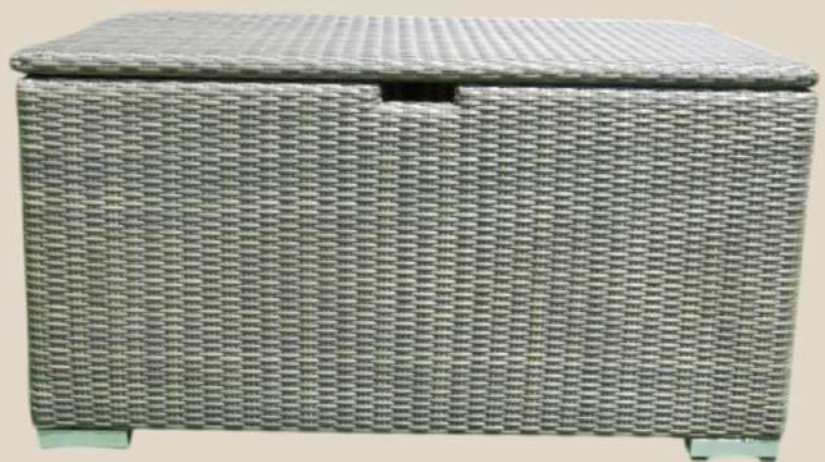

# ACCESSORIES

---

Model : AC001 - Planter  
Material : Aluminum Structure & Rattan  
Size : L45xW45xH90 cm.

---

Model : AC002 - Towel & Pillow Box  
Material : Aluminum Structure & Rattan  
Size : L100xW50xH55 cm.