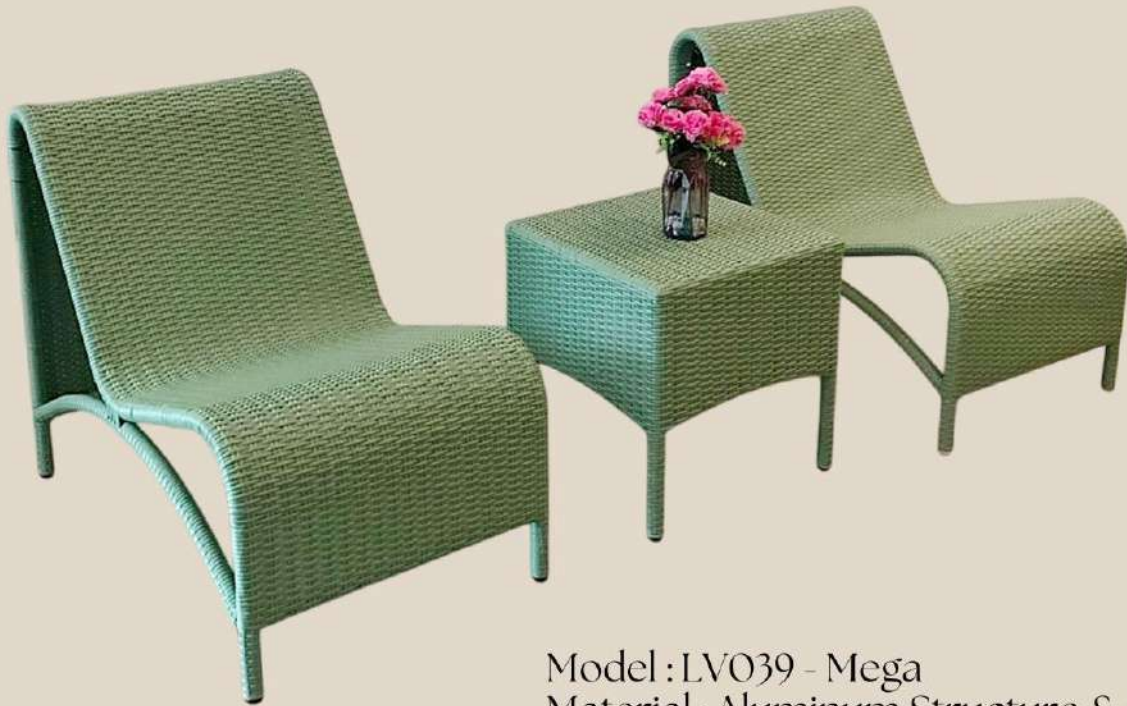

LIVING

Model : LVO39 - Mega
Material : Aluminum Structure & Rattan
Chair Size : W54xD85xH69 cm.