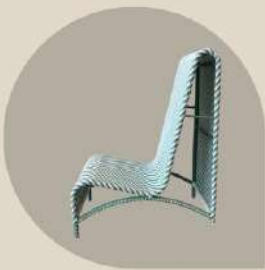

Model : LVO42 - Paco
Material : Aluminum Structure & Rattan
Chair Size : W54xD80xH110 cm.
Table Size : L45xW45xH45 cm.