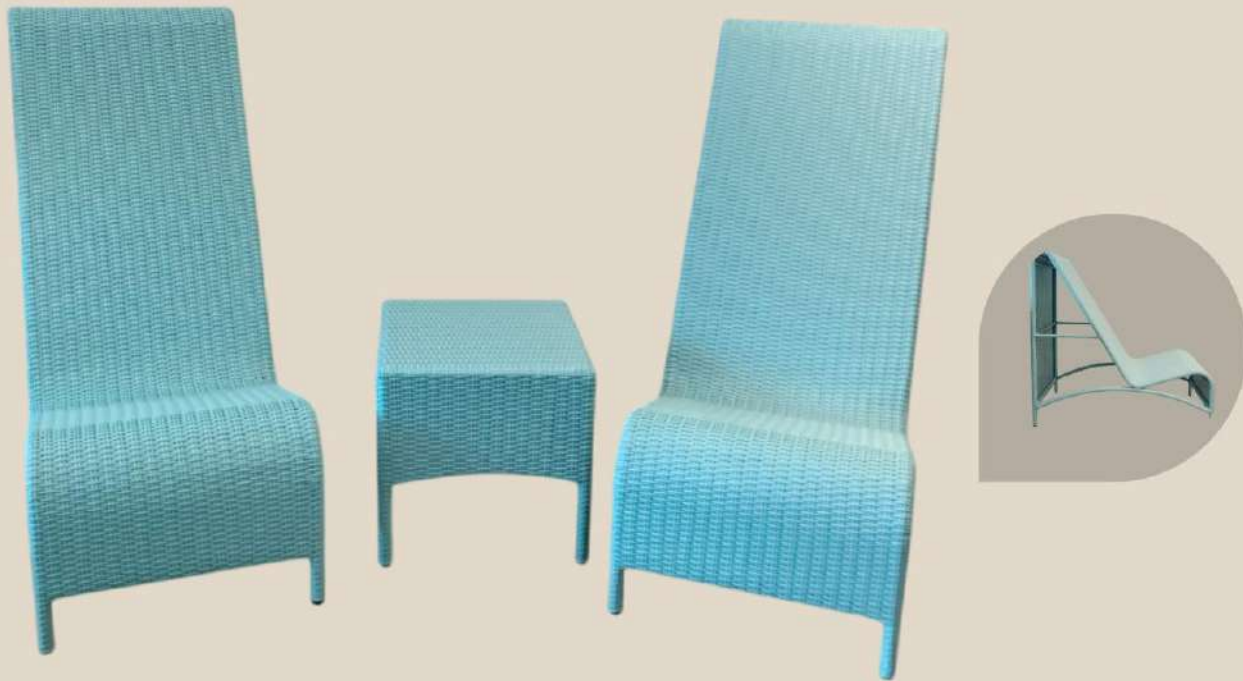

LIVING

Model : LVO43 - Villa
Material : Aluminum Structure & Rattan
Chair Size : W54xD110xH110 cm.
Table Size : L45xW45xH45 cm.