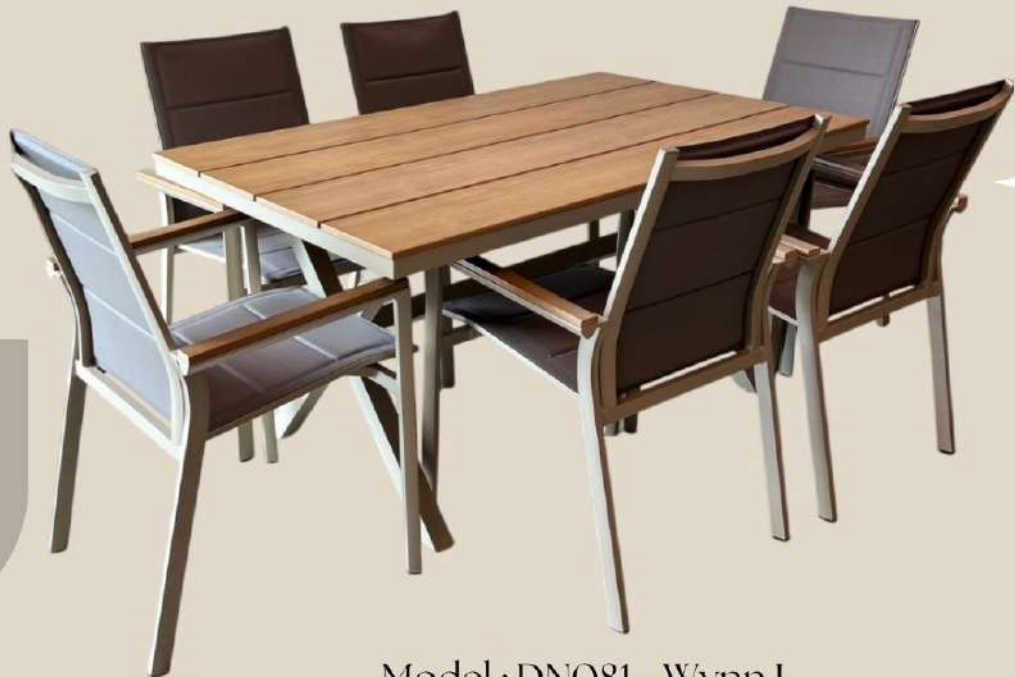

DINING

Model : DNO81 - Wynn L
Material : Aluminum Structure
Chair Size : W60xD69xH93 cm.
Table Size : L150xW90xH74 cm.